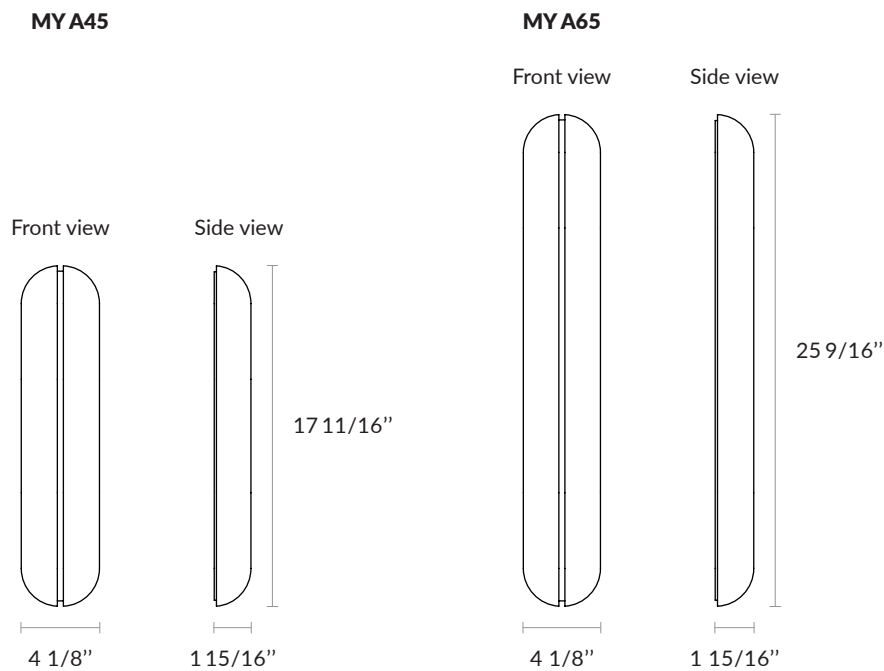

US PRODUCT SHEET

MY A

Non contractual picture.

AAE MYA US FP

Alain Ellouz
.paris

Type	Wall light Equipped with UL listed components
Environment	Indoor
Material	Alabaster and painted steel
Lighting system	LED Strip 2,9W/ft (2700K or 3000K) - Integrated or deported transformer - Phase dimming
Voltage	120 V (US)
Wattage	MY A45 : 7 W MY A65 : 12 W
Source lumens	MY A45 : 420 lm MY A65 : 700 lm The alabaster diffuses between 40 and 60% of the light source lumens
Reference	MY A45 : COL-0571 MY A65 : COL-0572

Dimensions :

Weight

6,6 lb

11 lb

2 years warranty. General terms and conditions of sales.

LIGHTING CONTROL SYSTEM FOR DEPORTED TRANSFORMER

To be chosen according to project : DMX, DALI (DT8), TRIAC (phase dimming, setting knobs to choose the light temperature), 1-10V (two 1-10V bus required), NONE (setting knob to choose and fix the light intensity and temperature).

For a correct functioning the remote transformer / driver must be placed in an accessible place at maximum 33' from the light fixture.